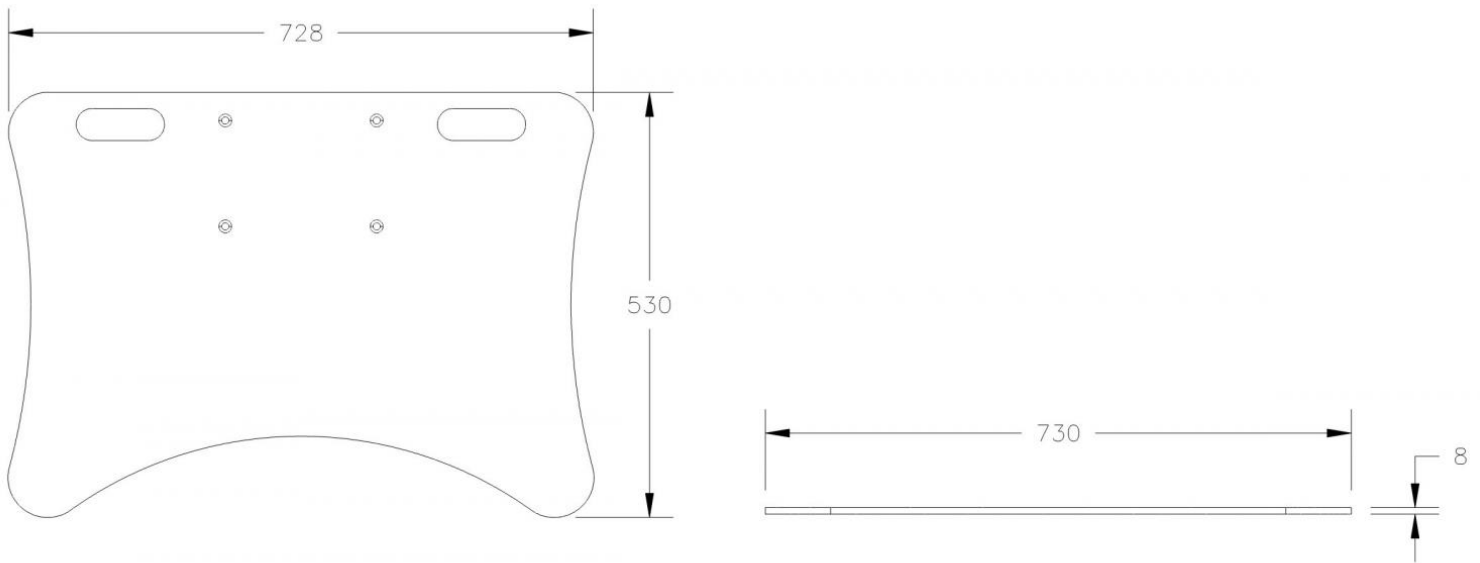

Item number	PST-SCETA-VS	
Width / Height / Depth	730 mm / 8 mm / 530 mm	28.7" / 0.3" / 20.9"
Weight	21 kg	46.3 lbs
Warranty	5 years limited warranty	
Base color	RAL 9006 white aluminum	
Packages	Package dimensions WxHxD	Package weight
PSTSCETA	750 x 20 x 600 mm / 29.5 x 0.8 x 23.6"	21,8 kg / 48.1 lbs

DIMENSIONS

in mm / inch

Stirling Communications Supply Co

29 Poplar Drive, Stirling, NJ 07980

908-604-9360

sales@stirlingcomm.com

www.stirlingcomm.com