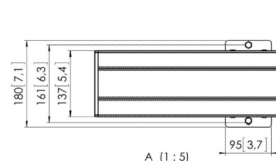

General

Colour	Silver | Black	Silver | Black
Article number	7234194 (Silver) 7234190 (Black)	7234274 (Silver) 7234270 (Black)
EAN single box	8712285330209 (Silver) 8712285328749 (Black)	8712285330223 (Silver) 8712285328763 (Black)