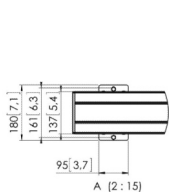

General

Colour	Silver | Black	Silver | Black
Article number	7234194 (Silver) 7234190 (Black)	7234274 (Silver) 7234270 (Black)
EAN single box	8712285330209 (Silver) 8712285328749 (Black)	8712285330223 (Silver) 8712285328763 (Black)