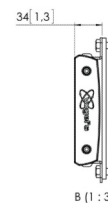

General

Colour	Silver | Black	Silver | Black
Article number	7234194 (Silver) 7234190 (Black)	7234274 (Silver) 7234270 (Black)
EAN single box	8712285330209 (Silver) 8712285328749 (Black)	8712285330223 (Silver) 8712285328763 (Black)