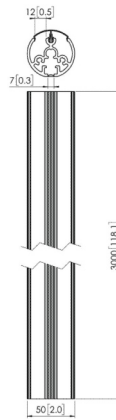

PUC 2115

Pole

66 lbs

59"

PUC 2130

Pole

66 lbs

118.1"

5 years

5 years

Silver

7221154

8712285317163

Silver

7221304

8712285317187