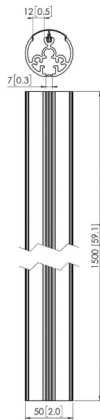

PUC 2115

Pole

66 lbs

59"

PUC 2130

Pole

66 lbs

118.1"

5 years

5 years

Silver

7221154

8712285317163

Silver

7221304

8712285317187