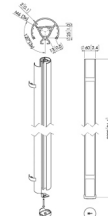

Pole

PUC 2430

Pole

Specifications

Max. weight load (lbs)	88	88	88	88
Length (inch)	31.5"	59"	86.6"	118.1"

Guarantee

TÜV certified				
Guarantee	5 years	5 years	5 years	5 years

General

Colour	Silver Black	Black Silver	Black Silver	Black Silver
Article number	7224084 (Silver) 7224080 (Black)	7224150 (Black) 7224154 (Silver)	7224220 (Black) 7224224 (Silver)	7224300 (Black) 7224304 (Silver)
EAN single box	8712285344442 (Silver) 8712285344428 (Black)	8712285344466 (Black) 8712285344480 (Silver)	8712285344503 (Black) 8712285344527 (Silver)	8712285344541 (Black) 8712285344565 (Silver)

POLES

PUC 2508

Pole

PUC 2515

Pole

PUC 2530

Pole

Specifications

Max. weight load (lbs)	176	176	176
Length (inch)	31.5"	59"	118.1"

Guarantee

TÜV certified			
Guarantee	5 years	5 years	5 years

General

Colour	Silver Black	Silver Black	Silver Black
Article number	7225084 (Silver) 7225080 (Black)	7225154 (Silver) 7225150 (Black)	7225304 (Silver) 7225300 (Black)
EAN single box	8712285318702 (Silver) 8712285329340 (Black)	8712285318726 (Silver) 8712285329364 (Black)	8712285318740 (Silver) 8712285329388 (Black)