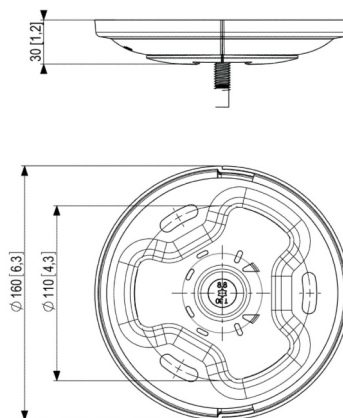

CEILING PLATE AND POLES

PUC 1011
Ceiling plate fixed

PUC 2108
Pole

Specifications

Max. weight load (lbs)	66	66
Length (inch)		31.5"
Ceiling types	Flat ceiling	

Guarantee

TÜV certified		
Guarantee	5 years	5 years

General

Colour	Black	Silver
Article number	7210110	7221084
EAN single box	8712285319365	8712285317149

PUC 2115

Pole

66 lbs

59"

PUC 2130

Pole

Pole

PUC 2430

Pole

Specifications

Max. weight load (lbs)	88	88	88	88
Length (inch)	31.5"	59"	86.6"	118.1"

Guarantee

TÜV certified				
Guarantee	5 years	5 years	5 years	5 years

General

Max. weight load (lbs)	176	176	176
Length (inch)	31.5"	59"	118.1"

Guarantee

TÜV certified			
Guarantee	5 years	5 years	5 years

General

Colour	Silver Black	Silver Black	Silver Black
Article number	7225084 (Silver) 7225080 (Black)	7225154 (Silver) 7225150 (Black)	7225304 (Silver) 7225300 (Black)
EAN single box	8712285318702 (Silver) 8712285329340 (Black)	8712285318726 (Silver) 8712285329364 (Black)	8712285318740 (Silver) 8712285329388 (Black)