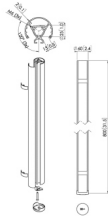

Pole

PUC 2430

Pole

Specifications

Max. weight load (lbs)	88	88	88	88
Length (inch)	31.5"	59"	86.6"	118.1"

Guarantee

TÜV certified				
Guarantee	5 years	5 years	5 years	5 years

General

Colour	Silver Black	Black Silver	Black Silver	Black Silver
Article number	7224084 (Silver) 7224080 (Black)	7224150 (Black) 7224154 (Silver)	7224220 (Black) 7224224 (Silver)	7224300 (Black) 7224304 (Silver)
EAN single box	8712285344442 (Silver) 8712285344428 (Black)	8712285344466 (Black) 8712285344480 (Silver)	8712285344503 (Black) 8712285344527 (Silver)	8712285344541 (Black) 8712285344565 (Silver)

POLES

PUC 2508

Pole

PUC 2515

Pole

PUC 2530

Pole

Specifications

Max. weight load (lbs)	176	176	176
Length (inch)	31.5"	59"	118.1"

Guarantee

TÜV certified			
Guarantee	5 years	5 years	5 years

General

Colour	Silver Black	Silver Black	Silver Black
Article number	7225084 (Silver) 7225080 (Black)	7225154 (Silver) 7225150 (Black)	7225304 (Silver) 7225300 (Black)
EAN single box	8712285318702 (Silver) 8712285329340 (Black)	8712285318726 (Silver) 8712285329364 (Black)	8712285318740 (Silver) 8712285329388 (Black)