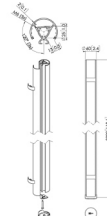

Pole

PUC 2430

Pole

Specifications

Max. weight load (lbs)	88	88	88	88
Length (inch)	31.5"	59"	86.6"	118.1"

Guarantee

TÜV certified				
Guarantee	5 years	5 years	5 years	5 years

General

Colour	Silver Black	Black Silver	Black Silver	Black Silver
Article number	7224084 (Silver) 7224080 (Black)	7224150 (Black) 7224154 (Silver)	7224220 (Black) 7224224 (Silver)	7224300 (Black) 7224304 (Silver)
EAN single box	8712285344442 (Silver) 8712285344428 (Black)	8712285344466 (Black) 8712285344480 (Silver)	8712285344503 (Black) 8712285344527 (Silver)	8712285344541 (Black) 8712285344565 (Silver)

POLES

PUC 2508

Pole

PUC 2515

Pole

PUC 2530

Pole

Specifications

Max. weight load (lbs)	176	176	176
Length (inch)	31.5"	59"	118.1"

Guarantee

TÜV certified			
Guarantee	5 years	5 years	5 years

General

Colour	Silver Black	Silver Black	Silver Black
Article number	7225084 (Silver) 7225080 (Black)	7225154 (Silver) 7225150 (Black)	7225304 (Silver) 7225300 (Black)
EAN single box	8712285318702 (Silver) 8712285329340 (Black)	8712285318726 (Silver) 8712285329364 (Black)	8712285318740 (Silver) 8712285329388 (Black)