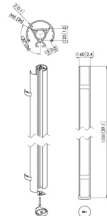

Pole

PUC 2430

Pole

Specifications

Max. weight load (lbs)	88	88	88	88
Length (inch)	31.5"	59"	86.6"	118.1"

Guarantee

TÜV certified				
Guarantee	5 years	5 years	5 years	5 years

General

Colour	Silver Black	Black Silver	Black Silver	Black Silver
Article number	7224084 (Silver) 7224080 (Black)	7224150 (Black) 7224154 (Silver)	7224220 (Black) 7224224 (Silver)	7224300 (Black) 7224304 (Silver)
EAN single box	8712285344442 (Silver) 8712285344428 (Black)	8712285344466 (Black) 8712285344480 (Silver)	8712285344503 (Black) 8712285344527 (Silver)	8712285344541 (Black) 8712285344565 (Silver)

POLES

PUC 2508

Pole

PUC 2515

Pole

PUC 2530

Pole

Specifications

Max. weight load (lbs)	176	176	176
Length (inch)	31.5"	59"	118.1"

Guarantee

TÜV certified			
Guarantee	5 years	5 years	5 years

General

Colour	Silver Black	Silver Black	Silver Black
Article number	7225084 (Silver) 7225080 (Black)	7225154 (Silver) 7225150 (Black)	7225304 (Silver) 7225300 (Black)
EAN single box	8712285318702 (Silver) 8712285329340 (Black)	8712285318726 (Silver) 8712285329364 (Black)	8712285318740 (Silver) 8712285329388 (Black)