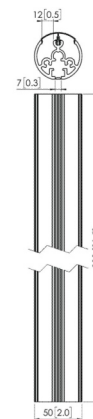

CEILING PLATE AND POLES

PUC 1011
Ceiling plate fixed

PUC 2108
Pole

Specifications

Max. weight load (lbs)	66	66
Length (inch)		31.5"
Ceiling types	Flat ceiling	

Guarantee

TÜV certified		
Guarantee	5 years	5 years

General

Colour	Black	Silver
Article number	7210110	7221084
EAN single box	8712285319365	8712285317149

PUC 2115

Pole

66 lbs

59"

PUC 2130

Pole

Pole

PUC 2430

Pole

Specifications

Max. weight load (lbs)	88	88	88	88
Length (inch)	31.5"	59"	86.6"	118.1"

Guarantee

TÜV certified				
Guarantee	5 years	5 years	5 years	5 years

General

Max. weight load (lbs)	176	176	176
Length (inch)	31.5"	59"	118.1"

Guarantee

TÜV certified			
Guarantee	5 years	5 years	5 years

General

Colour	Silver Black	Silver Black	Silver Black
Article number	7225084 (Silver) 7225080 (Black)	7225154 (Silver) 7225150 (Black)	7225304 (Silver) 7225300 (Black)
EAN single box	8712285318702 (Silver) 8712285329340 (Black)	8712285318726 (Silver) 8712285329364 (Black)	8712285318740 (Silver) 8712285329388 (Black)