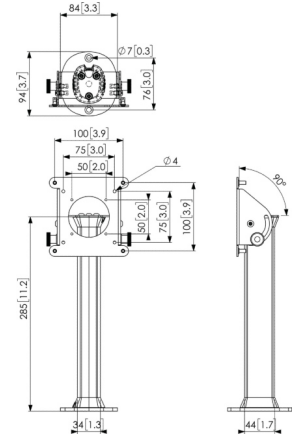

TABLOCK®
ACCESSORIES

PTA 3101
Floor stand

PTA 3102
Table stand

Specifications

Max. weight load (lbs)	7	7
Tilt	Tilt up to 90°	Tilt up to 90°
Cable management	Integrated cable management	Integrated cable management
Hole pattern (VESA)	50 mm x 50 mm 75 mm x 75 mm 100 mm x 100 mm	50 mm x 50 mm 75 mm x 75 mm 100 mm x 100 mm

Guarantee

TÜV certified		
Guarantee	5 years	5 years

General

Colour	Black	Black
Article number	7493110	7493120
EAN single box	8712285334726	8712285334740

PTA 3103

Wall / table mount

22 lbs

50 mm x 50 mm
75 mm x 75 mm
100 mm x 100 mm

5 years

Black

7493130

8712285335242

PTA 3105

Table stand with foot plate

7 lbs

Tilt up to 90°
Integrated cable management

50 mm x 50 mm
75 mm x 75 mm
100 mm x 100 mm

5 years

Black

7493150

8712285334764