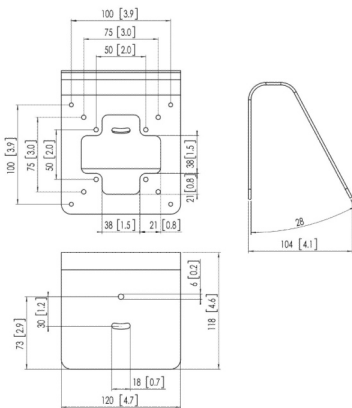

TABLOCK®
ACCESSORIES

PTA 3101
Floor stand

PTA 3102
Table stand

Specifications

Max. weight load (lbs)	7	7
Tilt	Tilt up to 90°	Tilt up to 90°
Cable management	Integrated cable management	Integrated cable management
Hole pattern (VESA)	50 mm x 50 mm 75 mm x 75 mm 100 mm x 100 mm	50 mm x 50 mm 75 mm x 75 mm 100 mm x 100 mm

Guarantee

TÜV certified		
Guarantee	5 years	5 years

General

Colour	Black	Black
Article number	7493110	7493120
EAN single box	8712285334726	8712285334740

PTA 3103

Wall / table mount

22 lbs

50 mm x 50 mm
75 mm x 75 mm
100 mm x 100 mm

5 years

Black

7493130

8712285335242

PTA 3105

Table stand with foot plate

7 lbs

Tilt up to 90°
Integrated cable management

50 mm x 50 mm
75 mm x 75 mm
100 mm x 100 mm

5 years

Black

7493150

8712285334764