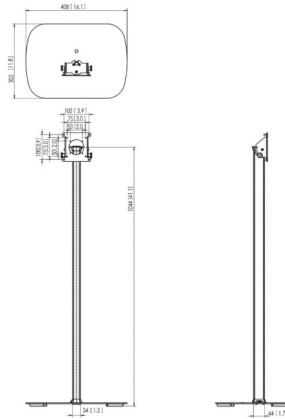

TABLOCK®
ACCESSORIES

PTA 3101
Floor stand

PTA 3102
Table stand

Specifications

Max. weight load (lbs)	7	7
Tilt	Tilt up to 90°	Tilt up to 90°
Cable management	Integrated cable management	Integrated cable management
Hole pattern (VESA)	50 mm x 50 mm 75 mm x 75 mm 100 mm x 100 mm	50 mm x 50 mm 75 mm x 75 mm 100 mm x 100 mm

Guarantee

TÜV certified		
Guarantee	5 years	5 years

General

Colour	Black	Black
Article number	7493110	7493120
EAN single box	8712285334726	8712285334740

PTA 3103

Wall / table mount

22 lbs

50 mm x 50 mm
75 mm x 75 mm
100 mm x 100 mm

5 years

Black

7493130

8712285335242

PTA 3105

Table stand with foot plate

7 lbs

Tilt up to 90°
Integrated cable management

50 mm x 50 mm
75 mm x 75 mm
100 mm x 100 mm

5 years

Black

7493150

8712285334764