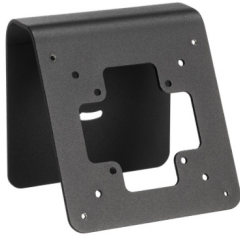

TABLOCK®
ACCESSORIES

PTA 3101
Floor stand

PTA 3102
Table stand

Specifications

Max. weight load (lbs)	7	7
Tilt	Tilt up to 90°	Tilt up to 90°
Cable management	Integrated cable management	Integrated cable management
Hole pattern (VESA)	50 mm x 50 mm 75 mm x 75 mm 100 mm x 100 mm	50 mm x 50 mm 75 mm x 75 mm 100 mm x 100 mm

Guarantee

TÜV certified		
Guarantee	5 years	5 years

General

Colour	Black	Black
Article number	7493110	7493120
EAN single box	8712285334726	8712285334740

PTA 3103

Wall / table mount

22 lbs

50 mm x 50 mm
75 mm x 75 mm
100 mm x 100 mm

5 years

Black

7493130

8712285335242

PTA 3105

Table stand with foot plate

7 lbs

Tilt up to 90°
Integrated cable management

50 mm x 50 mm
75 mm x 75 mm
100 mm x 100 mm

5 years

Black

7493150

8712285334764