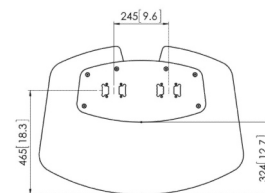

General

Colour	Silver | Black	Silver | Black
Article number	7327024 (Silver) 7327020 (Black)	7327034 (Silver) 7327030 (Black)
EAN single box	8712285323768 (Silver) 8712285323744 (Black)	8712285323805 (Silver) 8712285323782 (Black)