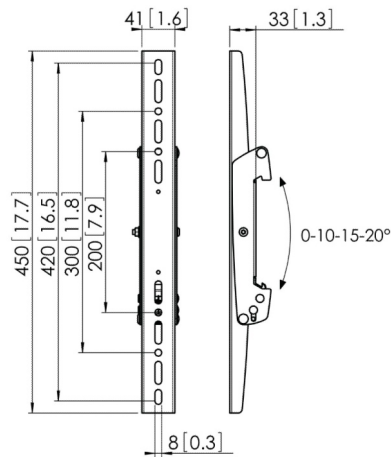

PFS 3304

Display interface strips tilt

100

420

17.7

Tilt up to 20°

5 years

Black

7233040

8712285318863