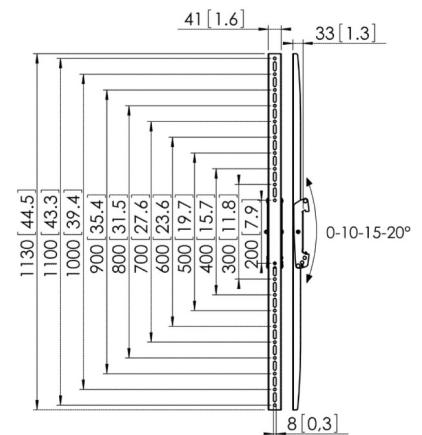

DISPLAY INTERFACE STRIPS

PFS 3308

Display interface strips tilt

PFS 3311

Display interface strips tilt

Specifications

Max. weight load (kg)	176	176
Min. vertical hole pattern (mm)	200	200
Max. vertical hole pattern (mm)	800	1100
Height (mm)	32.7	44.5
Tilt	Tilt up to 20°	Tilt up to 20°

Guarantee

TÜV certified		
Guarantee	5 years	5 years

General

Colour	Black	Black
Article number	7233080	7233110
EAN single box	8712285318924	8712285318948