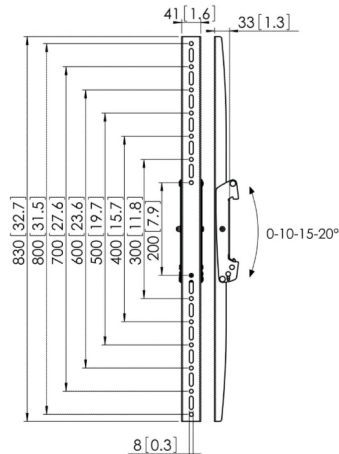

DISPLAY INTERFACE STRIPS

PFS 3308

Display interface strips tilt

PFS 3311

Display interface strips tilt

Specifications

Max. weight load (kg)	176	176
Min. vertical hole pattern (mm)	200	200
Max. vertical hole pattern (mm)	800	1100
Height (mm)	32.7	44.5
Tilt	Tilt up to 20°	Tilt up to 20°

Guarantee

TÜV certified		
Guarantee	5 years	5 years

General

Colour	Black	Black
Article number	7233080	7233110
EAN single box	8712285318924	8712285318948