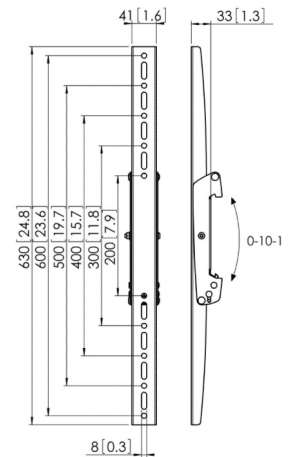

24.8

Tilt up to 20°

5 years

Black

7233060

8712285318900

DISPLAY INTERFACE STRIPS

PFS 3308

Display interface strips tilt

PFS 3311

Display interface strips tilt

Specifications

Max. weight load (kg)	176	176
Min. vertical hole pattern (mm)	200	200
Max. vertical hole pattern (mm)	800	1100
Height (mm)	32.7	44.5
Tilt	Tilt up to 20°	Tilt up to 20°

Guarantee

TÜV certified		
Guarantee	5 years	5 years

General

Colour	Black	Black
Article number	7233080	7233110
EAN single box	8712285318924	8712285318948

PFS 3504

Display interface strips 3D adjustable

176

100

Display interface strips 3D adjustable

176

200

800

33.7

Tilt -3°/+7°

5 years

Black