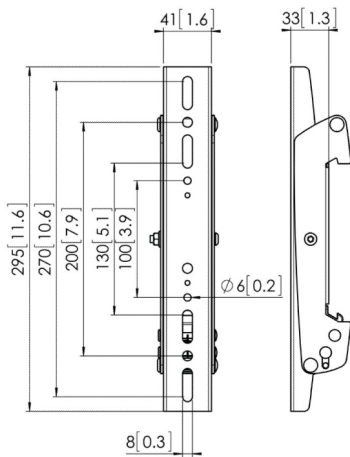

PFS 3302

Display interface strips tilt

75

270

11.6

Tilt up to 20°

5 years

Black

7233020

8712285323041

PFS 3304

Display interface strips tilt

100

420

17.7

Tilt up to 20°

Display interface strips tilt

PFS 3311

Display interface strips tilt

Specifications

Max. weight load (kg)	176	176
Min. vertical hole pattern (mm)	200	200
Max. vertical hole pattern (mm)	800	1100
Height (mm)	32.7	44.5
Tilt	Tilt up to 20°	Tilt up to 20°

Display interface strips 3D adjustable

176

200

800

33.7

Tilt -3°/+7°

5 years

Black