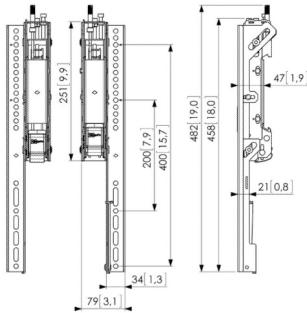

PFS 3504

Display interface strips 3D adjustable

176

100

400

19

Tilt -3°/+7°

5 years

Black

7235040

8712285328800