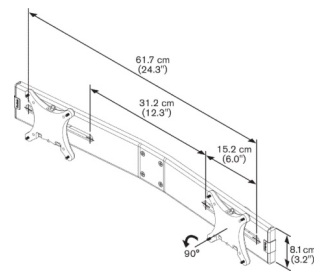

PFA 9102

Dual monitor adapter for PFD mounts

26 lbs

10"

24"

10 years

Silver

7191024

8712285318382