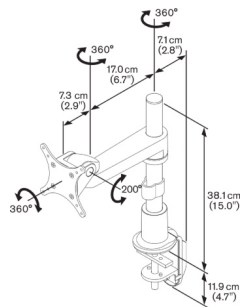

General

Colour	Silver	Silver	Silver | White
Article number	7185224	7185234	7185414 (Silver) 7185411 (White)
EAN single box	8712285318344	8712285318368	8712285318405 (Silver) 8712285338922 (White)