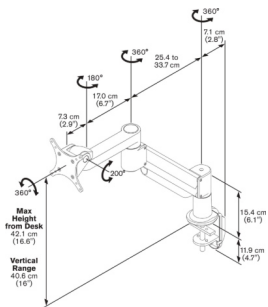

5.6 lbs

24 lbs

10"

29"

•

10 years

Silver | White

7185434 (Silver)
7185431 (White)

8712285318429 (Silver)
8712285338953 (White)