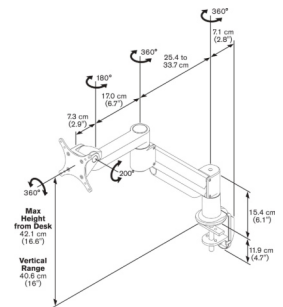

General

Colour	Silver	Silver	Silver | White
Article number	7185224	7185234	7185414 (Silver) 7185411 (White)
EAN single box	8712285318344	8712285318368	8712285318405 (Silver) 8712285338922 (White)