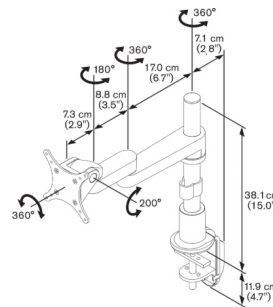

General

Colour	Silver	Silver	Silver | White
Article number	7185224	7185234	7185414 (Silver) 7185411 (White)
EAN single box	8712285318344	8712285318368	8712285318405 (Silver) 8712285338922 (White)