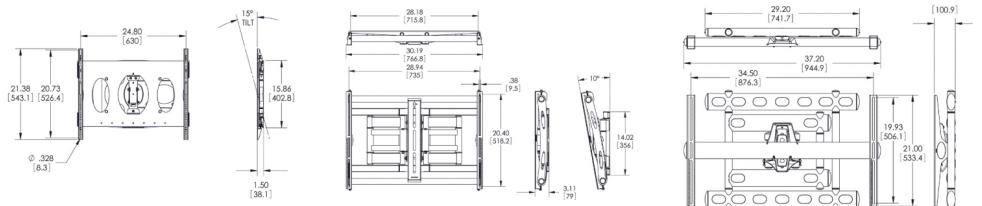

XXL WALL MOUNTS

PFW 6850

Display wall mount turn and tilt

PFW 6851

Display wall mount turn and tilt

PFW 6852

Display wall mount turn and tilt

Specifications

Max. weight load (lbs)	88	176	300
Min. screen size (inch)	42"	42"	40"
Max. screen size (inch)	65"	85"	98"
Number of pivot points	3	3	3
Turn	Up to 180°	Up to 90°	Up to 180°
Tilt	Tilt up to 15°	Tilt up to 10°	Tilt -10°/+10°
Min. distance to the wall (inch)	1.5"	3.1"	4"
Max. distance to the wall (inch)	29.5"	15.9"	25.9"
Max. VESA hole pattern (mm)	630 x 526	820 x 650	985 x 665

Guarantee

TÜV certified			
Guarantee	5 years	5 years	5 years

General

Colour	Black	Black	Black
Article number	7368500	7368510	7368520
EAN single box	8712285323362	8712285323386	8712285323409

XXL WALL MOUNTS

PFW 6855

Display wall mount turn, tilt and rotate

PFW 6858

Display wall mount rotate, 90°

PFA 9158

Adapter for Samsung Flip 2 65"

Specifications

Max. weight load (lbs)	500	159	159
Min. screen size (inch)	65"	42"	65"
Max. screen size (inch)	120"	65"	65"
Number of pivot points	3		
Turn	Up to 90°	Up to 90°	
Tilt	Tilt -4°/+4°		
Min. distance to the wall (inch)	1"	3.7"	
Max. distance to the wall (inch)	24.5"		
Max. VESA hole pattern (mm)	907 x 600	870 x 505	