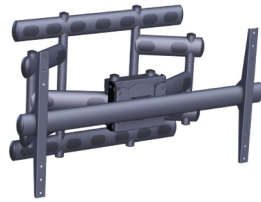

XXL WALL MOUNTS

PFW 6850

Display wall mount turn and tilt

PFW 6851

Display wall mount turn and tilt

PFW 6852

Display wall mount turn and tilt

Specifications

Max. weight load (lbs)	88	176	300
Min. screen size (inch)	42"	42"	40"
Max. screen size (inch)	65"	85"	98"
Number of pivot points	3	3	3
Turn	Up to 180°	Up to 90°	Up to 180°
Tilt	Tilt up to 15°	Tilt up to 10°	Tilt -10°/+10°
Min. distance to the wall (inch)	1.5"	3.1"	4"
Max. distance to the wall (inch)	29.5"	15.9"	25.9"
Max. VESA hole pattern (mm)	630 x 526	820 x 650	985 x 665

Guarantee

TÜV certified			
Guarantee	5 years	5 years	5 years

General

Colour	Black	Black	Black
Article number	7368500	7368510	7368520
EAN single box	8712285323362	8712285323386	8712285323409

XXL WALL MOUNTS

PFW 6855

Display wall mount turn, tilt and rotate

PFW 6858

Display wall mount rotate, 90°

PFA 9158

Adapter for Samsung Flip 2 65"

Specifications

Max. weight load (lbs)	500	159	159
Min. screen size (inch)	65"	42"	65"
Max. screen size (inch)	120"	65"	65"
Number of pivot points	3		
Turn	Up to 90°	Up to 90°	
Tilt	Tilt -4°/+4°		
Min. distance to the wall (inch)	1"	3.7"	
Max. distance to the wall (inch)	24.5"		
Max. VESA hole pattern (mm)	907 x 600	870 x 505	