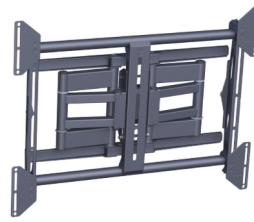

XXL WALL MOUNTS

PFW 6850

Display wall mount turn and tilt

PFW 6851

Display wall mount turn and tilt

PFW 6852

Display wall mount turn and tilt

Specifications

Max. weight load (lbs)	88	176	300
Min. screen size (inch)	42"	42"	40"
Max. screen size (inch)	65"	85"	98"
Number of pivot points	3	3	3
Turn	Up to 180°	Up to 90°	Up to 180°
Tilt	Tilt up to 15°	Tilt up to 10°	Tilt -10°/+10°
Min. distance to the wall (inch)	1.5"	3.1"	4"
Max. distance to the wall (inch)	29.5"	15.9"	25.9"
Max. VESA hole pattern (mm)	630 x 526	820 x 650	985 x 665

Guarantee

TÜV certified			
Guarantee	5 years	5 years	5 years

General

Colour	Black	Black	Black
Article number	7368500	7368510	7368520
EAN single box	8712285323362	8712285323386	8712285323409

XXL WALL MOUNTS

PFW 6855

Display wall mount turn, tilt and rotate

PFW 6858

Display wall mount rotate, 90°

PFA 9158

Adapter for Samsung Flip 2 65"

Specifications

Max. weight load (lbs)	500	159	159
Min. screen size (inch)	65"	42"	65"
Max. screen size (inch)	120"	65"	65"
Number of pivot points	3		
Turn	Up to 90°	Up to 90°	
Tilt	Tilt -4°/+4°		
Min. distance to the wall (inch)	1"	3.7"	
Max. distance to the wall (inch)	24.5"		
Max. VESA hole pattern (mm)	907 x 600	870 x 505	