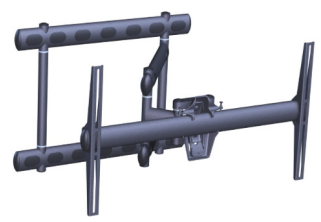

XXL WALL MOUNTS

PFW 6850

Display wall mount turn and tilt

PFW 6851

Display wall mount turn and tilt

PFW 6852

Display wall mount turn and tilt

Specifications

Max. weight load (lbs)	88	176	300
Min. screen size (inch)	42"	42"	40"
Max. screen size (inch)	65"	85"	98"
Number of pivot points	3	3	3
Turn	Up to 180°	Up to 90°	Up to 180°
Tilt	Tilt up to 15°	Tilt up to 10°	Tilt -10°/+10°
Min. distance to the wall (inch)	1.5"	3.1"	4"
Max. distance to the wall (inch)	29.5"	15.9"	25.9"
Max. VESA hole pattern (mm)	630 x 526	820 x 650	985 x 665

Guarantee

TÜV certified			
Guarantee	5 years	5 years	5 years

General

Colour	Black	Black	Black
Article number	7368500	7368510	7368520
EAN single box	8712285323362	8712285323386	8712285323409

XXL WALL MOUNTS

PFW 6855

Display wall mount turn, tilt and rotate

PFW 6858

Display wall mount rotate, 90°

PFA 9158

Adapter for Samsung Flip 2 65"

Specifications

Max. weight load (lbs)	500	159	159
Min. screen size (inch)	65"	42"	65"
Max. screen size (inch)	120"	65"	65"
Number of pivot points	3		
Turn	Up to 90°	Up to 90°	
Tilt	Tilt -4°/+4°		
Min. distance to the wall (inch)	1"	3.7"	
Max. distance to the wall (inch)	24.5"		
Max. VESA hole pattern (mm)	907 x 600	870 x 505	