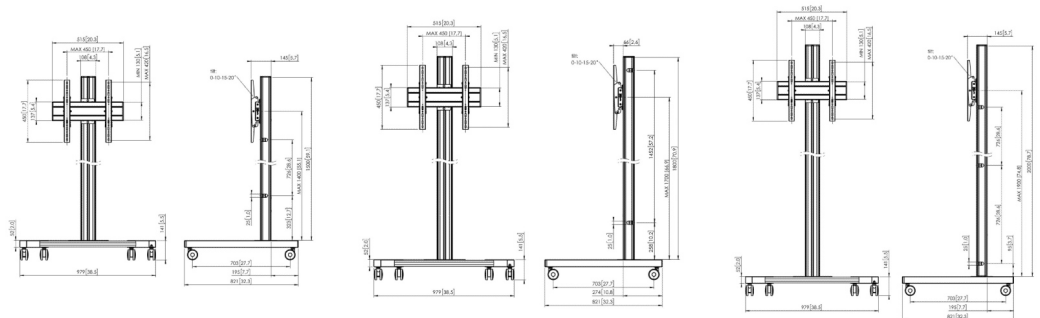

TROLLEY KITS

T1544
Trolley

T1844
Trolley

T2044
Trolley

Specifications

Max. weight load (lbs)	176	176	176
Max. screen size (inch)	65"	65"	65"
Height (inch)	64.6"	76.4"	84.3"
Min. VESA hole pattern (mm)	100 x 100	100 x 100	100 x 100
Max. VESA hole pattern (mm)	450 x 420	450 x 420	420 x 450

TROLLEY KITS

TD1564
Trolley double pole

TD1864
Trolley double pole

TD2064
Trolley double pole

Specifications

Max. weight load (lbs)	176	176	176
Min. screen size (inch)	65"	65"	65"
Height (inch)	65"	76.8"	84.7"
Min. VESA hole pattern (mm)	100 x 100	100 x 100	100 x 100
Max. VESA hole pattern (mm)	650 x 420	650 x 420	650 x 420

TD1584

Trolley double pole

353 lbs

65"

65"

100 x 100

850 x 400

5 years

353 lbs

65"

84.7"

100 x 100

850 x 400

5 years

Black | Silver

7953090 (Black)
7953094 (Silver)