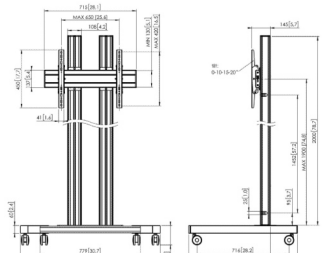

TROLLEY KITS

T1544
Trolley

T1844
Trolley

T2044
Trolley

Specifications

Max. weight load (lbs)	176	176	176
Max. screen size (inch)	65"	65"	65"
Height (inch)	64.6"	76.4"	84.3"
Min. VESA hole pattern (mm)	100 x 100	100 x 100	100 x 100
Max. VESA hole pattern (mm)	450 x 420	450 x 420	420 x 450

TROLLEY KITS

TD1564
Trolley double pole

TD1864
Trolley double pole

TD2064
Trolley double pole

Specifications

Max. weight load (lbs)	176	176	176
Min. screen size (inch)	65"	65"	65"
Height (inch)	65"	76.8"	84.7"
Min. VESA hole pattern (mm)	100 x 100	100 x 100	100 x 100
Max. VESA hole pattern (mm)	650 x 420	650 x 420	650 x 420

TD1584

Trolley double pole

353 lbs

65"

65"

100 x 100

850 x 400

5 years

353 lbs

65"

84.7"

100 x 100

850 x 400

5 years

Black | Silver

7953090 (Black)
7953094 (Silver)