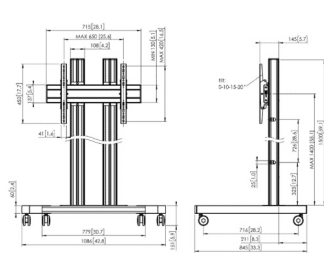

TROLLEY KITS

T1544
Trolley

T1844
Trolley

T2044
Trolley

Specifications

Max. weight load (lbs)	176	176	176
Max. screen size (inch)	65"	65"	65"
Height (inch)	64.6"	76.4"	84.3"
Min. VESA hole pattern (mm)	100 x 100	100 x 100	100 x 100
Max. VESA hole pattern (mm)	450 x 420	450 x 420	420 x 450

TROLLEY KITS

TD1564
Trolley double pole

TD1864
Trolley double pole

TD2064
Trolley double pole

Specifications

Max. weight load (lbs)	176	176	176
Min. screen size (inch)	65"	65"	65"
Height (inch)	65"	76.8"	84.7"
Min. VESA hole pattern (mm)	100 x 100	100 x 100	100 x 100
Max. VESA hole pattern (mm)	650 x 420	650 x 420	650 x 420

TD1584

Trolley double pole

353 lbs

65"

65"

100 x 100

850 x 400

5 years

353 lbs

65"

84.7"

100 x 100

850 x 400

5 years

Black | Silver

7953090 (Black)
7953094 (Silver)