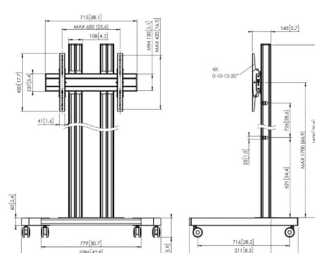

TROLLEY KITS

T1544
Trolley

T1844
Trolley

T2044
Trolley

Specifications

Max. weight load (lbs)	176	176	176
Max. screen size (inch)	65"	65"	65"
Height (inch)	64.6"	76.4"	84.3"
Min. VESA hole pattern (mm)	100 x 100	100 x 100	100 x 100
Max. VESA hole pattern (mm)	450 x 420	450 x 420	420 x 450

TROLLEY KITS

TD1564
Trolley double pole

TD1864
Trolley double pole

TD2064
Trolley double pole

Specifications

Max. weight load (lbs)	176	176	176
Min. screen size (inch)	65"	65"	65"
Height (inch)	65"	76.8"	84.7"
Min. VESA hole pattern (mm)	100 x 100	100 x 100	100 x 100
Max. VESA hole pattern (mm)	650 x 420	650 x 420	650 x 420

TD1584

Trolley double pole

353 lbs

65"

65"

100 x 100

850 x 400

5 years

353 lbs

65"

84.7"

100 x 100

850 x 400

5 years

Black | Silver

7953090 (Black)
7953094 (Silver)