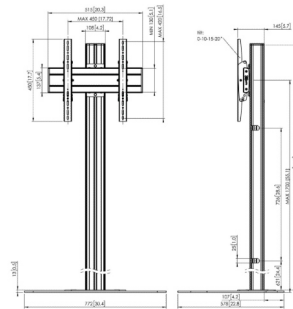

General

Colour	Black | Silver	Black | Silver	Black | Silver
Article number	7951010 (Black) 7951014 (Silver)	7951020 (Black) 7951024 (Silver) 7991020 (Black)	7951030 (Black) 7951034 (Silver)
EAN single box	8712285332500 (Black) 8712285332524 (Silver)	8712285332548 (Black) 8712285332562 (Silver) 8712285346804 (Black)	8712285332586 (Black) 8712285332609 (Silver)