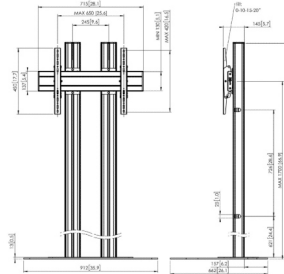

FLOOR STAND KITS

F1544
Floor stand

F1844
Floor stand

F2044
Floor stand

Specifications

| | | | |
|-----------------------------|-----------|-----------|-----------|
| Max. weight load (lbs) | 176 | 176 | 176 |
| Max. screen size (inch) | 65" | 65" | 65" |
| Height (inch) | 59" | 70.9" | 78.7" |
| Min. VESA hole pattern (mm) | 100 x 100 | 100 x 100 | 100 x 100 |
| Max. VESA hole pattern (mm) | 450 x 420 | 420 x 450 | 450 x 420 |

| | | | |
|-----------------------------|-----------|-----------|-----------|
| Max. weight load (lbs) | 176 | 176 | 176 |
| Min. screen size (inch) | 65" | 65" | 65" |
| Height (inch) | 59" | 70.9" | 78.7" |
| Min. VESA hole pattern (mm) | 100 x 100 | 100 x 100 | 100 x 100 |
| Max. VESA hole pattern (mm) | 650 x 420 | 650 x 420 | 650 x 420 |

FD1584

Floor stand double pole

353 lbs

65"

59"

100 x 100

850 x 400

5 years

353 lbs

65"

78.7"

100 x 100

850 x 400

5 years

Black | Silver

7951090 (Black)
7951094 (Silver)