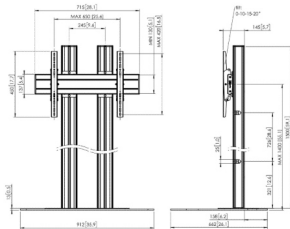

FLOOR STAND KITS

F1544
Floor stand

F1844
Floor stand

F2044
Floor stand

Specifications

| | | | |
|-----------------------------|-----------|-----------|-----------|
| Max. weight load (lbs) | 176 | 176 | 176 |
| Max. screen size (inch) | 65" | 65" | 65" |
| Height (inch) | 59" | 70.9" | 78.7" |
| Min. VESA hole pattern (mm) | 100 x 100 | 100 x 100 | 100 x 100 |
| Max. VESA hole pattern (mm) | 450 x 420 | 420 x 450 | 450 x 420 |

| | | | |
|-----------------------------|-----------|-----------|-----------|
| Max. weight load (lbs) | 176 | 176 | 176 |
| Min. screen size (inch) | 65" | 65" | 65" |
| Height (inch) | 59" | 70.9" | 78.7" |
| Min. VESA hole pattern (mm) | 100 x 100 | 100 x 100 | 100 x 100 |
| Max. VESA hole pattern (mm) | 650 x 420 | 650 x 420 | 650 x 420 |

FD1584

Floor stand double pole

353 lbs

65"

59"

100 x 100

850 x 400

5 years

353 lbs

65"

78.7"

100 x 100

850 x 400

5 years

Black | Silver

7951090 (Black)
7951094 (Silver)