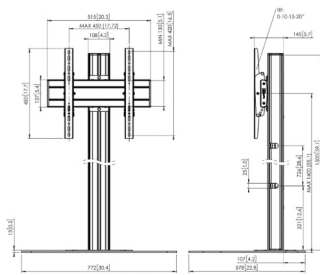

General

Colour	Black | Silver	Black | Silver	Black | Silver
Article number	7951010 (Black) 7951014 (Silver)	7951020 (Black) 7951024 (Silver) 7991020 (Black)	7951030 (Black) 7951034 (Silver)
EAN single box	8712285332500 (Black) 8712285332524 (Silver)	8712285332548 (Black) 8712285332562 (Silver) 8712285346804 (Black)	8712285332586 (Black) 8712285332609 (Silver)