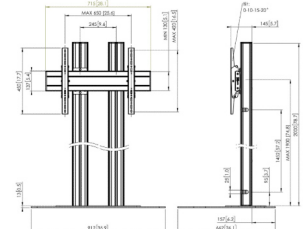

FLOOR STAND KITS

F1544
Floor stand

F1844
Floor stand

F2044
Floor stand

Specifications

| | | | |
|-----------------------------|-----------|-----------|-----------|
| Max. weight load (lbs) | 176 | 176 | 176 |
| Max. screen size (inch) | 65" | 65" | 65" |
| Height (inch) | 59" | 70.9" | 78.7" |
| Min. VESA hole pattern (mm) | 100 x 100 | 100 x 100 | 100 x 100 |
| Max. VESA hole pattern (mm) | 450 x 420 | 420 x 450 | 450 x 420 |

| | | | |
|-----------------------------|-----------|-----------|-----------|
| Max. weight load (lbs) | 176 | 176 | 176 |
| Min. screen size (inch) | 65" | 65" | 65" |
| Height (inch) | 59" | 70.9" | 78.7" |
| Min. VESA hole pattern (mm) | 100 x 100 | 100 x 100 | 100 x 100 |
| Max. VESA hole pattern (mm) | 650 x 420 | 650 x 420 | 650 x 420 |

FD1584

Floor stand double pole

353 lbs

65"

59"

100 x 100

850 x 400

5 years

353 lbs

65"

78.7"

100 x 100

850 x 400

5 years

Black | Silver

7951090 (Black)
7951094 (Silver)