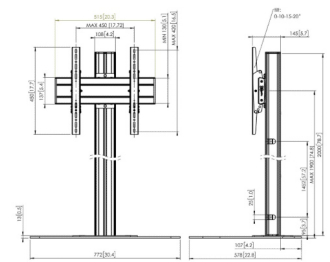

General

Colour	Black | Silver	Black | Silver	Black | Silver
Article number	7951010 (Black) 7951014 (Silver)	7951020 (Black) 7951024 (Silver) 7991020 (Black)	7951030 (Black) 7951034 (Silver)
EAN single box	8712285332500 (Black) 8712285332524 (Silver)	8712285332548 (Black) 8712285332562 (Silver) 8712285346804 (Black)	8712285332586 (Black) 8712285332609 (Silver)