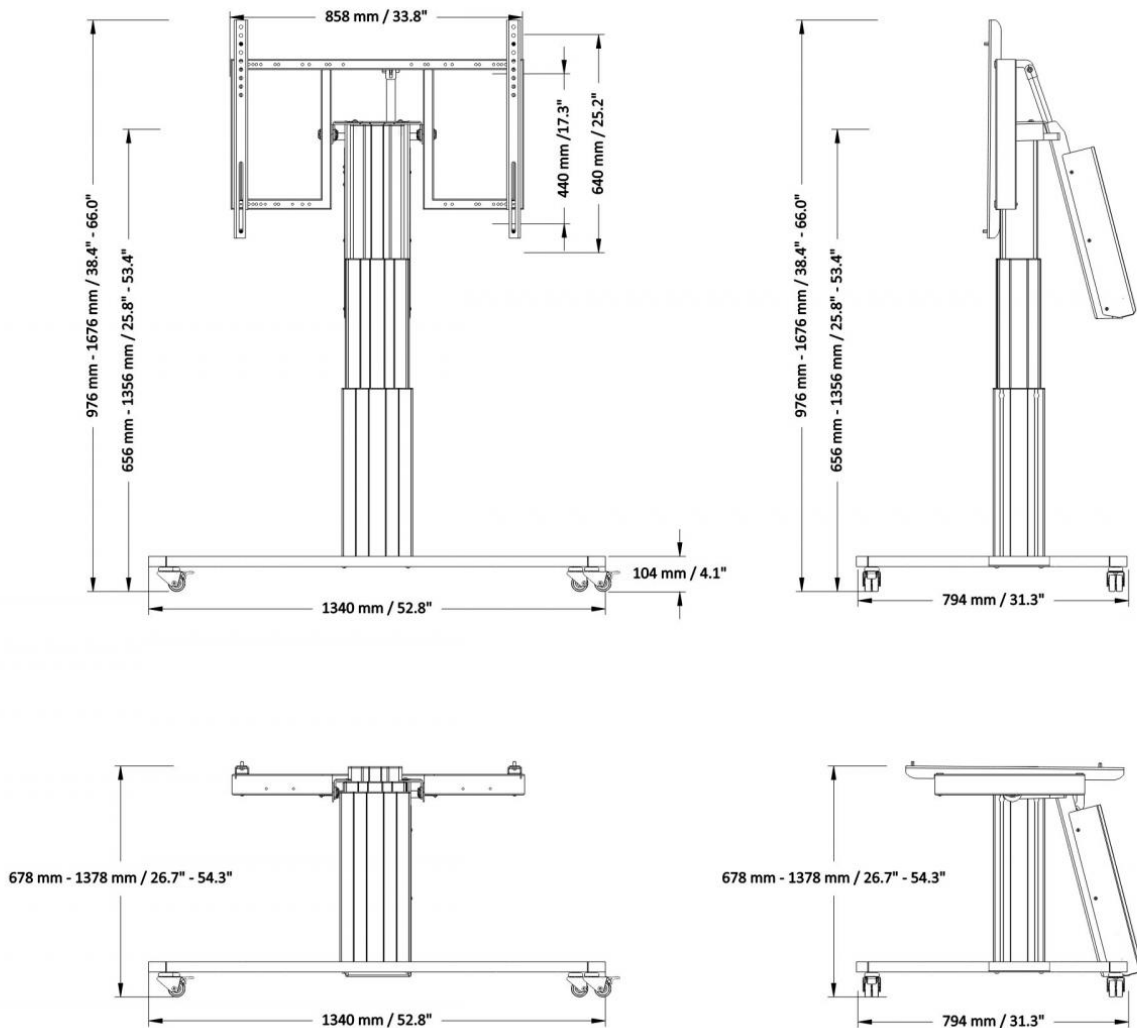

Item number	SCETA-TILT-CRXT	
Vesa horizontal / Vesa vertical	200 mm - 800 mm / 200 mm - 600 mm	
Frame for all	42" - 75"	
Center of screen to floor	615 mm - 1315 mm	24.2" - 51.8"
Load capacity	150 kg	330.7 lbs
Width / Height / Depth	1340 mm / 976 mm - 1676 mm / 794 mm	52.8" / 38.4" - 66" / 31.3"
Frame color	RAL 9005 deep black	
Column color	Natural anodized	
Chassis color	RAL 9006 white aluminum	
Packages	Package dimensions WxHxD	Package weight
AF-SCETTA	890 x 770 x 480 mm / 35 x 30.3 x 18.9"	26,8 kg / 59.1 lbs
CCET-3535K	820 x 270 x 220 mm / 32.3 x 10.6 x 8.7"	24 kg / 52.9 lbs
MST-SCETACR	1350 x 780 x 120 mm / 53.1 x 30.7 x 4.7"	15,5 kg / 34.2 lbs
Total weight	66,3 kg / 146.2 lbs	

DIMENSIONS

in mm / inch

Stirling Communications Supply Co
29 Poplar Drive, Stirling, NJ 07980
908-604-9360
sales@stirlingcomm.com
www.stirlingcomm.com