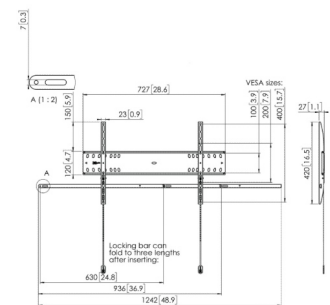

General

Colour	Black	Black	Black
Article number	7042000	7045000	7047000
EAN single box	8712285330988	8712285338601	8712285338649