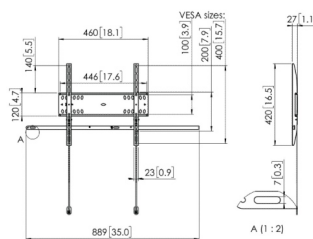

Key features

- Tilt in steps 0°, 7°, 12° and 15°
- VESA max. 600x400 mm
- Fixed tilt position
- Autolock®
- Locking bar and padlock

4000 SERIES

PFW 4200

Display wall mount fixed

PFW 4500

Display wall mount fixed

PFW 4700

Display wall mount fixed

Specifications

Max. weight load (kg)	30	50	75
Min. screen size (inch)	10	42	55
Max. screen size (inch)	43	55	80
Tilt			
Lockable	•	•	•
Min. distance to the wall (mm)	27	27	27
Min. VESA hole pattern (mm)	50 x 50	100 x 100	100 x 100
Max. VESA hole pattern (mm)	200 x 200	400 x 400	600 x 400

Guarantee

TÜV certified			
Guarantee	5 years	5 years	5 years

General

Colour	Black	Black	Black
Article number	7042000	7045000	7047000
EAN single box	8712285330988	8712285338601	8712285338649

PFW 4210

Display wall mount tilt

PFW 4510

Display wall mount tilt

PFW 4710

Display wall mount tilt

Specifications

Max. weight load (kg)	30	50	75
Min. screen size (inch)	10	42	55
Max. screen size (inch)	43	55	65
Tilt	Tilt up to 15°	Tilt up to 15°	Tilt up to 15°
Lockable	•	•	•
Min. distance to the wall (mm)	53	52	52
Min. VESA hole pattern (mm)	50 x 50	100 x 100	100 x 100
Max. VESA hole pattern (mm)	200 x 200	400 x 400	600 x 400