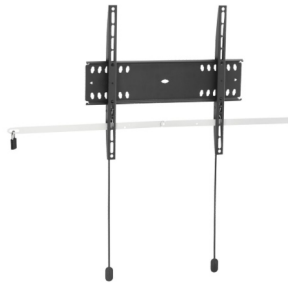

Attractive design and price

The 4000 Series offers a reliable Vogel's wall mount for displays from 10" to 80". The wall mounts ensure a completely flat wall installation and are available in fixed and tilting versions. The tilt function can be adjusted in steps, making higher mounted displays easy to see and read.

Always level

Specially shaped drill holes allow the position of the wall plate to be adjusted once it has been mounted to the wall. This ensures that the mount is always level. Everything you need for installation is supplied in the box, including high-quality mounting materials. This ensures that you have everything to hand.

Key features

- Tilt in steps 0°, 7°, 12° and 15°
- VESA max. 600x400 mm
- Fixed tilt position
- Autolock®
- Locking bar and padlock

4000 SERIES

PFW 4200

Display wall mount fixed

PFW 4500

Display wall mount fixed

PFW 4700

Display wall mount fixed

Specifications

Max. weight load (kg)	30	50	75
Min. screen size (inch)	10	42	55
Max. screen size (inch)	43	55	80
Tilt			
Lockable	•	•	•
Min. distance to the wall (mm)	27	27	27
Min. VESA hole pattern (mm)	50 x 50	100 x 100	100 x 100
Max. VESA hole pattern (mm)	200 x 200	400 x 400	600 x 400