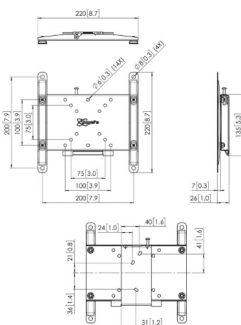

Key features

- Tilt in steps 0°, 7°, 12° and 15°
- VESA max. 600x400 mm
- Fixed tilt position
- Autolock®
- Locking bar and padlock

4000 SERIES

PFW 4200

Display wall mount fixed

PFW 4500

Display wall mount fixed

PFW 4700

Display wall mount fixed

Specifications

Max. weight load (kg)	30	50	75
Min. screen size (inch)	10	42	55
Max. screen size (inch)	43	55	80
Tilt			
Lockable	•	•	•
Min. distance to the wall (mm)	27	27	27
Min. VESA hole pattern (mm)	50 x 50	100 x 100	100 x 100
Max. VESA hole pattern (mm)	200 x 200	400 x 400	600 x 400

Guarantee

TÜV certified			
Guarantee	5 years	5 years	5 years

General

Colour	Black	Black	Black
Article number	7042000	7045000	7047000
EAN single box	8712285330988	8712285338601	8712285338649

PFW 4210

Display wall mount tilt

PFW 4510

Display wall mount tilt

PFW 4710

Display wall mount tilt

Specifications

Max. weight load (kg)	30	50	75
Min. screen size (inch)	10	42	55
Max. screen size (inch)	43	55	65
Tilt	Tilt up to 15°	Tilt up to 15°	Tilt up to 15°
Lockable	•	•	•
Min. distance to the wall (mm)	53	52	52
Min. VESA hole pattern (mm)	50 x 50	100 x 100	100 x 100
Max. VESA hole pattern (mm)	200 x 200	400 x 400	600 x 400