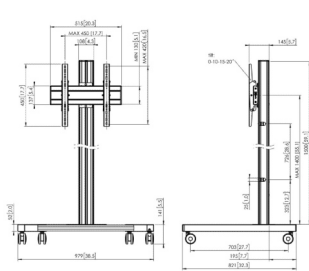

TROLLEY KITS

**T1544**  
Trolley

**T1844**  
Trolley

**T2044**  
Trolley

**Specifications**

Max. weight load (lbs)	176	176	176
Max. screen size (inch)	65	65	65
Height (inch)	64.6	76.4	84.3
Min. VESA hole pattern (mm)	100 x 100	100 x 100	100 x 100
Max. VESA hole pattern (mm)	450 x 420	450 x 420	420 x 450

TROLLEY KITS

**TD1564**  
Trolley double pole

**TD1864**  
Trolley double pole

**TD2064**  
Trolley double pole

**Specifications**

Max. weight load (lbs)	176	176	176
Min. screen size (inch)	65	65	65
Height (inch)	65	76.8	84.7
Min. VESA hole pattern (mm)	100 x 100	100 x 100	100 x 100
Max. VESA hole pattern (mm)	650 x 420	650 x 420	650 x 420

**TD1584**

Trolley double pole

353

65

65

100 x 100

850 x 400

5 years

100 x 100

850 x 400

5 years

Black | Silver

7953070 (Black)  
7953074 (Silver)

8712285333224 (Black)  
8712285333248 (Silver)

**TD2084**

Trolley double pole