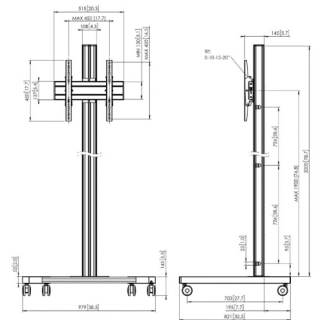

TROLLEY KITS

**T1544**  
Trolley

**T1844**  
Trolley

**T2044**  
Trolley

**Specifications**

Max. weight load (lbs)	176	176	176
Max. screen size (inch)	65	65	65
Height (inch)	64.6	76.4	84.3
Min. VESA hole pattern (mm)	100 x 100	100 x 100	100 x 100
Max. VESA hole pattern (mm)	450 x 420	450 x 420	420 x 450

TROLLEY KITS

**TD1564**  
Trolley double pole

**TD1864**  
Trolley double pole

**TD2064**  
Trolley double pole

**Specifications**

Max. weight load (lbs)	176	176	176
Min. screen size (inch)	65	65	65
Height (inch)	65	76.8	84.7
Min. VESA hole pattern (mm)	100 x 100	100 x 100	100 x 100
Max. VESA hole pattern (mm)	650 x 420	650 x 420	650 x 420

**TD1584**

Trolley double pole

353

65

65

100 x 100

850 x 400

5 years

100 x 100

850 x 400

5 years

Black | Silver

7953070 (Black)  
7953074 (Silver)

8712285333224 (Black)  
8712285333248 (Silver)

**TD2084**

Trolley double pole