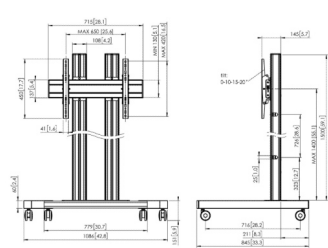

TROLLEY KITS

**T1544**  
Trolley

**T1844**  
Trolley

**T2044**  
Trolley

**Specifications**

Max. weight load (lbs)	176	176	176
Max. screen size (inch)	65	65	65
Height (inch)	64.6	76.4	84.3
Min. VESA hole pattern (mm)	100 x 100	100 x 100	100 x 100
Max. VESA hole pattern (mm)	450 x 420	450 x 420	420 x 450

TROLLEY KITS

**TD1564**  
Trolley double pole

**TD1864**  
Trolley double pole

**TD2064**  
Trolley double pole

**Specifications**

Max. weight load (lbs)	176	176	176
Min. screen size (inch)	65	65	65
Height (inch)	65	76.8	84.7
Min. VESA hole pattern (mm)	100 x 100	100 x 100	100 x 100
Max. VESA hole pattern (mm)	650 x 420	650 x 420	650 x 420

**TD1584**

Trolley double pole

353

65

65

100 x 100

850 x 400

5 years

100 x 100

850 x 400

5 years

Black | Silver

7953070 (Black)  
7953074 (Silver)

8712285333224 (Black)  
8712285333248 (Silver)

**TD2084**

Trolley double pole