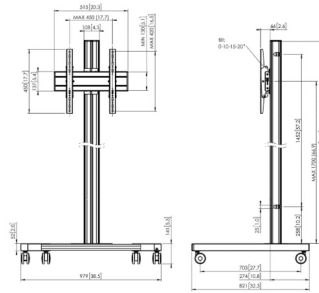

TROLLEY KITS

**T1544**  
Trolley

**T1844**  
Trolley

**T2044**  
Trolley

**Specifications**

Max. weight load (lbs)	176	176	176
Max. screen size (inch)	65	65	65
Height (inch)	64.6	76.4	84.3
Min. VESA hole pattern (mm)	100 x 100	100 x 100	100 x 100
Max. VESA hole pattern (mm)	450 x 420	450 x 420	420 x 450

TROLLEY KITS

**TD1564**  
Trolley double pole

**TD1864**  
Trolley double pole

**TD2064**  
Trolley double pole

**Specifications**

Max. weight load (lbs)	176	176	176
Min. screen size (inch)	65	65	65
Height (inch)	65	76.8	84.7
Min. VESA hole pattern (mm)	100 x 100	100 x 100	100 x 100
Max. VESA hole pattern (mm)	650 x 420	650 x 420	650 x 420

**TD1584**

Trolley double pole

353

65

65

100 x 100

850 x 400

5 years

100 x 100

850 x 400

5 years

Black | Silver

7953070 (Black)  
7953074 (Silver)

8712285333224 (Black)  
8712285333248 (Silver)

**TD2084**

Trolley double pole