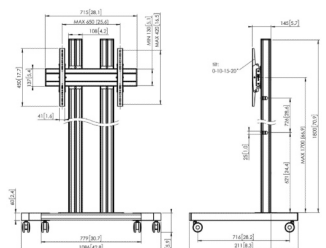

TROLLEY KITS

**T1544**  
Trolley

**T1844**  
Trolley

**T2044**  
Trolley

**Specifications**

Max. weight load (lbs)	176	176	176
Max. screen size (inch)	65	65	65
Height (inch)	64.6	76.4	84.3
Min. VESA hole pattern (mm)	100 x 100	100 x 100	100 x 100
Max. VESA hole pattern (mm)	450 x 420	450 x 420	420 x 450

TROLLEY KITS

**TD1564**  
Trolley double pole

**TD1864**  
Trolley double pole

**TD2064**  
Trolley double pole

**Specifications**

Max. weight load (lbs)	176	176	176
Min. screen size (inch)	65	65	65
Height (inch)	65	76.8	84.7
Min. VESA hole pattern (mm)	100 x 100	100 x 100	100 x 100
Max. VESA hole pattern (mm)	650 x 420	650 x 420	650 x 420

**TD1584**

Trolley double pole

353

65

65

100 x 100

850 x 400

5 years

100 x 100

850 x 400

5 years

Black | Silver

7953070 (Black)  
7953074 (Silver)

8712285333224 (Black)  
8712285333248 (Silver)

**TD2084**

Trolley double pole