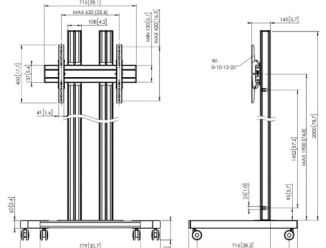

TROLLEY KITS

**T1544**  
Trolley

**T1844**  
Trolley

**T2044**  
Trolley

**Specifications**

Max. weight load (lbs)	176	176	176
Max. screen size (inch)	65	65	65
Height (inch)	64.6	76.4	84.3
Min. VESA hole pattern (mm)	100 x 100	100 x 100	100 x 100
Max. VESA hole pattern (mm)	450 x 420	450 x 420	420 x 450

TROLLEY KITS

**TD1564**  
Trolley double pole

**TD1864**  
Trolley double pole

**TD2064**  
Trolley double pole

**Specifications**

Max. weight load (lbs)	176	176	176
Min. screen size (inch)	65	65	65
Height (inch)	65	76.8	84.7
Min. VESA hole pattern (mm)	100 x 100	100 x 100	100 x 100
Max. VESA hole pattern (mm)	650 x 420	650 x 420	650 x 420

**TD1584**

Trolley double pole

353

65

65

100 x 100

850 x 400

5 years

100 x 100

850 x 400

5 years

Black | Silver

7953070 (Black)  
7953074 (Silver)

8712285333224 (Black)  
8712285333248 (Silver)

**TD2084**

Trolley double pole