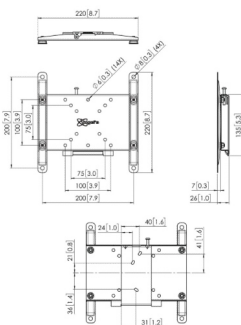

4000 SERIES

PFW 4200

Display wall mount fixed

PFW 4500

Display wall mount fixed

PFW 4700

Display wall mount fixed

Specifications

Max. weight load (lbs)	66	110	165
Min. screen size (inch)	10"	42"	55"
Max. screen size (inch)	43"	55"	80"
Tilt			
Lockable	•	•	•
Min. distance to the wall (mm)	1"	1"	1"
Min. VESA hole pattern (mm)	50 x 50	100 x 100	100 x 100
Max. VESA hole pattern (mm)	200 x 200	400 x 400	600 x 400

Guarantee

TÜV certified			
Guarantee	5 years	5 years	5 years

General

Colour	Black	Black	Black
Article number	7042000	7045000	7047000
EAN single box	8712285330988	8712285338601	8712285338649

PFW 4210

Display wall mount tilt

PFW 4510

Display wall mount tilt

PFW 4710

Display wall mount tilt

Specifications

Max. weight load (lbs)	66	110	165
Min. screen size (inch)	10"	42"	55"
Max. screen size (inch)	43"	55"	65"
Tilt	Tilt up to 15°	Tilt up to 15°	Tilt up to 15°
Lockable	•	•	•
Min. distance to the wall (inch)	2"	2"	2"
Min. VESA hole pattern (mm)	50 x 50	100 x 100	100 x 100
Max. VESA hole pattern (mm)	200 x 200	400 x 400	600 x 400