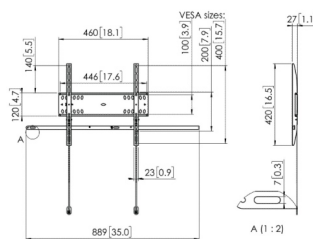

Max. weight load (lbs)	66	110	165
Min. screen size (inch)	10"	42"	55"
Max. screen size (inch)	43"	55"	80"
Tilt			
Lockable	•	•	•
Min. distance to the wall (mm)	1"	1"	1"
Min. VESA hole pattern (mm)	50 x 50	100 x 100	100 x 100
Max. VESA hole pattern (mm)	200 x 200	400 x 400	600 x 400

Guarantee

TÜV certified			
Guarantee	5 years	5 years	5 years

General

Colour	Black	Black	Black
Article number	7042000	7045000	7047000
EAN single box	8712285330988	8712285338601	8712285338649

PFW 4210

Display wall mount tilt

PFW 4510

Display wall mount tilt

PFW 4710

Display wall mount tilt

Specifications

Max. weight load (lbs)	66	110	165
Min. screen size (inch)	10"	42"	55"
Max. screen size (inch)	43"	55"	65"
Tilt	Tilt up to 15°	Tilt up to 15°	Tilt up to 15°
Lockable	•	•	•
Min. distance to the wall (inch)	2"	2"	2"
Min. VESA hole pattern (mm)	50 x 50	100 x 100	100 x 100
Max. VESA hole pattern (mm)	200 x 200	400 x 400	600 x 400