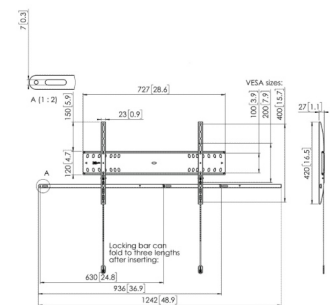

4000 SERIES

PFW 4200

Display wall mount fixed

PFW 4500

Display wall mount fixed

PFW 4700

Display wall mount fixed

Specifications

Max. weight load (lbs)	66	110	165
Min. screen size (inch)	10"	42"	55"
Max. screen size (inch)	43"	55"	80"
Tilt			
Lockable	•	•	•
Min. distance to the wall (mm)	1"	1"	1"
Min. VESA hole pattern (mm)	50 x 50	100 x 100	100 x 100
Max. VESA hole pattern (mm)	200 x 200	400 x 400	600 x 400

Guarantee

TÜV certified			
Guarantee	5 years	5 years	5 years

General

Colour	Black	Black	Black
Article number	7042000	7045000	7047000
EAN single box	8712285330988	8712285338601	8712285338649

PFW 4210

Display wall mount tilt

PFW 4510

Display wall mount tilt

PFW 4710

Display wall mount tilt

Specifications

Max. weight load (lbs)	66	110	165
Min. screen size (inch)	10"	42"	55"
Max. screen size (inch)	43"	55"	65"
Tilt	Tilt up to 15°	Tilt up to 15°	Tilt up to 15°
Lockable	•	•	•
Min. distance to the wall (inch)	2"	2"	2"
Min. VESA hole pattern (mm)	50 x 50	100 x 100	100 x 100
Max. VESA hole pattern (mm)	200 x 200	400 x 400	600 x 400