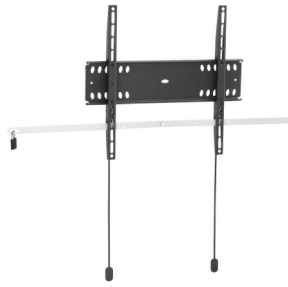

4000 SERIES

PFW 4200

Display wall mount fixed

PFW 4500

Display wall mount fixed

PFW 4700

Display wall mount fixed

Specifications

Max. weight load (lbs)	66	110	165
Min. screen size (inch)	10"	42"	55"
Max. screen size (inch)	43"	55"	80"
Tilt			
Lockable	•	•	•
Min. distance to the wall (mm)	1"	1"	1"
Min. VESA hole pattern (mm)	50 x 50	100 x 100	100 x 100
Max. VESA hole pattern (mm)	200 x 200	400 x 400	600 x 400

Guarantee

TÜV certified			
Guarantee	5 years	5 years	5 years

General

Colour	Black	Black	Black
Article number	7042000	7045000	7047000
EAN single box	8712285330988	8712285338601	8712285338649

PFW 4210

Display wall mount tilt

PFW 4510

Display wall mount tilt

PFW 4710

Display wall mount tilt

Specifications

Max. weight load (lbs)	66	110	165
Min. screen size (inch)	10"	42"	55"
Max. screen size (inch)	43"	55"	65"
Tilt	Tilt up to 15°	Tilt up to 15°	Tilt up to 15°
Lockable	•	•	•
Min. distance to the wall (inch)	2"	2"	2"
Min. VESA hole pattern (mm)	50 x 50	100 x 100	100 x 100
Max. VESA hole pattern (mm)	200 x 200	400 x 400	600 x 400