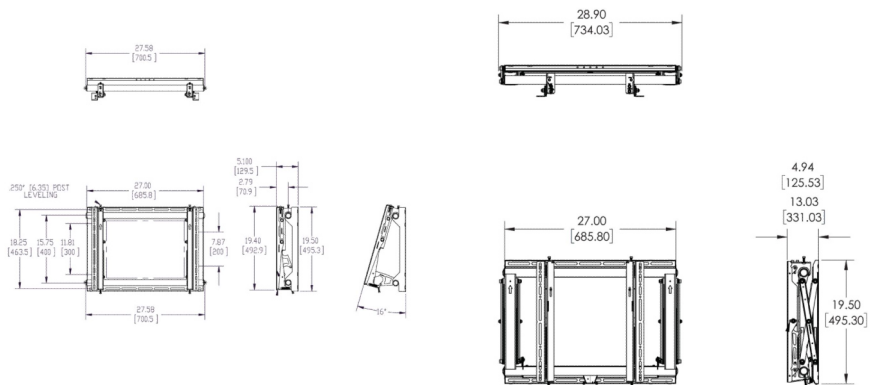

#### Specifications

Max. weight load (lbs)	158	158
Min. screen size (inch)	37"	37"
Max. screen size (inch)	65"	65"
Min. distance to the wall (inch)	5"	5"
Max. VESA hole pattern (mm)	600 x 400	600 x 400

#### General

Colour	Black	Black
Article number	7358700	7368700
EAN single box	8712285331725	8712285323461

**PFW 6875**

Display video wall module pop-out portrait

158 lbs  
37"  
65"  
5"  
400 x 600

5 years