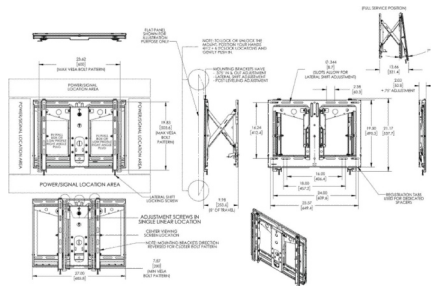

100 lbs
37"
65"
2"
600 x 400

5 years

Black

7368800

8712285329227