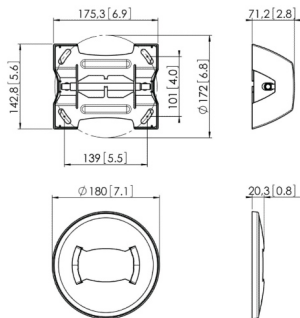

General

Colour	Black	Black	Black
Article number	7210604	7210650	7210704
EAN single box	8712285318665	8712285324123	8712285318689