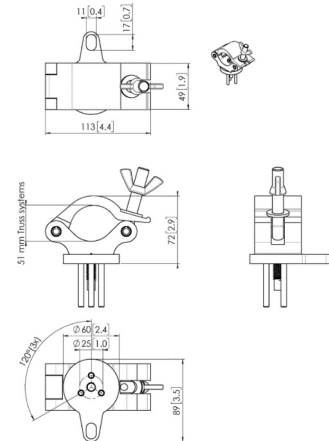

CEILING PLATES

PUC 1045

Ceiling plate turn and tilt

PUC 1051

Truss adapter

Specifications

Max. weight load (lbs)	88	88
Turn	Up to 360°	
Tilt	Tilt up to 90°	
Ceiling types	Flat / inclined ceiling	Truss system
Ceiling plate options	Inclined (multi directional)	Truss system

Guarantee

TÜV certified		
Guarantee	5 years	5 years

General

Colour	Black	Stainless Steel
Article number	7210450	7210514
EAN single box	8712285343940	8712285344404

CEILING
PLATES

PUC 1060
Ceiling plate fixed

PUC 1065
Ceiling plate turn

PUC 1070
Ceiling plate tilt

Specifications

Max. weight load (lbs)	176	176	176
Turn		Up to 360°	
Tilt			Tilt up to 90°
Ceiling types	Flat ceiling	Flat ceiling	Flat / inclined ceiling
Ceiling plate options	Flat (fixed)	Flat (turn function)	Flat / inclined 0-90°

PUC 1080
Ceiling plate turn and tilt

PUC 1090
Truss adapter

Specifications

Max. weight load (lbs)	176	176
Turn	Up to 360°	
Tilt	Tilt up to 60°	
Ceiling types	Flat / inclined ceiling	Truss system
Ceiling plate options	Inclined (multi directional)	Truss system