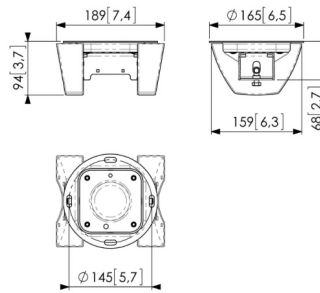

General

Colour	Black	Black	Black
Article number	7210604	7210650	7210704
EAN single box	8712285318665	8712285324123	8712285318689