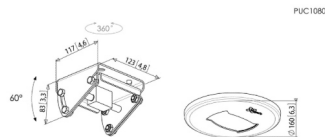

General

Colour	Black	Silver
Article number	7210804	7210904
EAN single box	8712285320767	8712285319389

PUC 1080