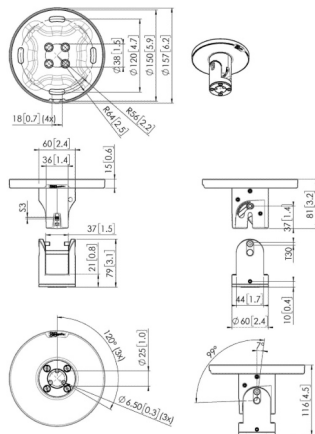

CEILING PLATES

PUC 1045

Ceiling plate turn and tilt

PUC 1051

Truss adapter

Specifications

Max. weight load (lbs)	88	88
Turn	Up to 360°	
Tilt	Tilt up to 90°	
Ceiling types	Flat / inclined ceiling	Truss system
Ceiling plate options	Inclined (multi directional)	Truss system

Guarantee

TÜV certified		
Guarantee	5 years	5 years

General

Colour	Black	Stainless Steel
Article number	7210450	7210514
EAN single box	8712285343940	8712285344404