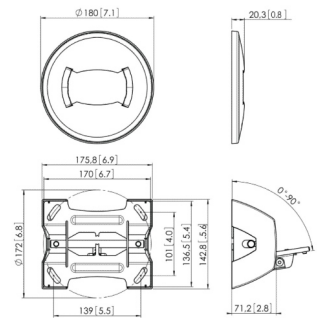

General

Colour	Black	Black	Black
Article number	7210604	7210650	7210704
EAN single box	8712285318665	8712285324123	8712285318689